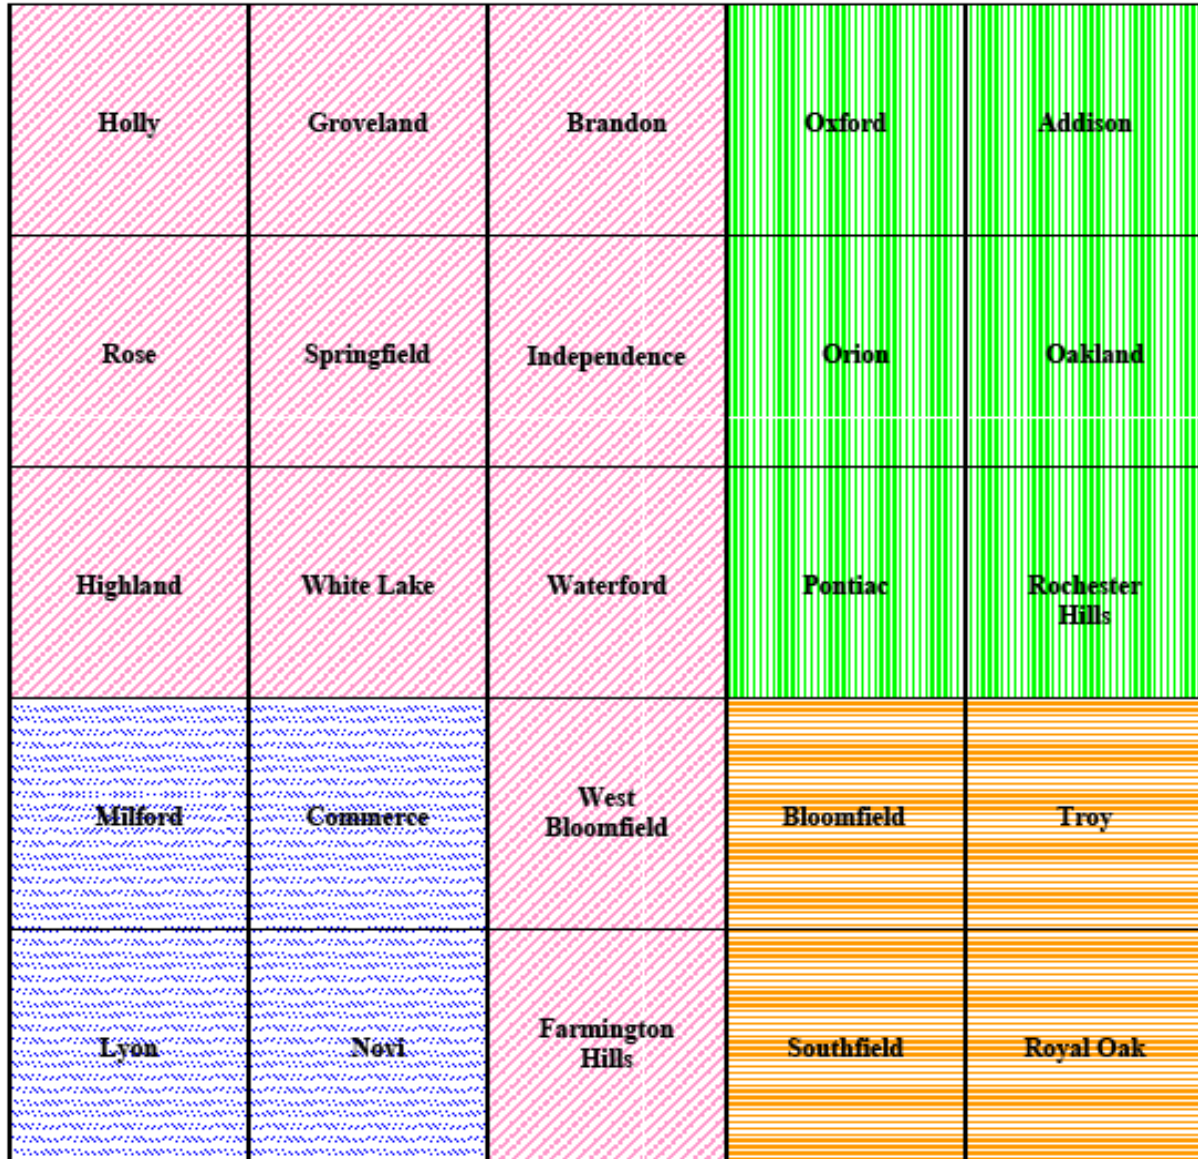

Oakland County A R P S C

Siren Sub Net Area Map

Clarkston Area Sub Net 146.840 (100 Hz PL)

Novi Area Sub Net 444.800 (110.9 Hz PL)

North East Area Sub Net 147.180 (100 Hz PL)

South East Area Sub Net 146.640 (100 Hz PL)