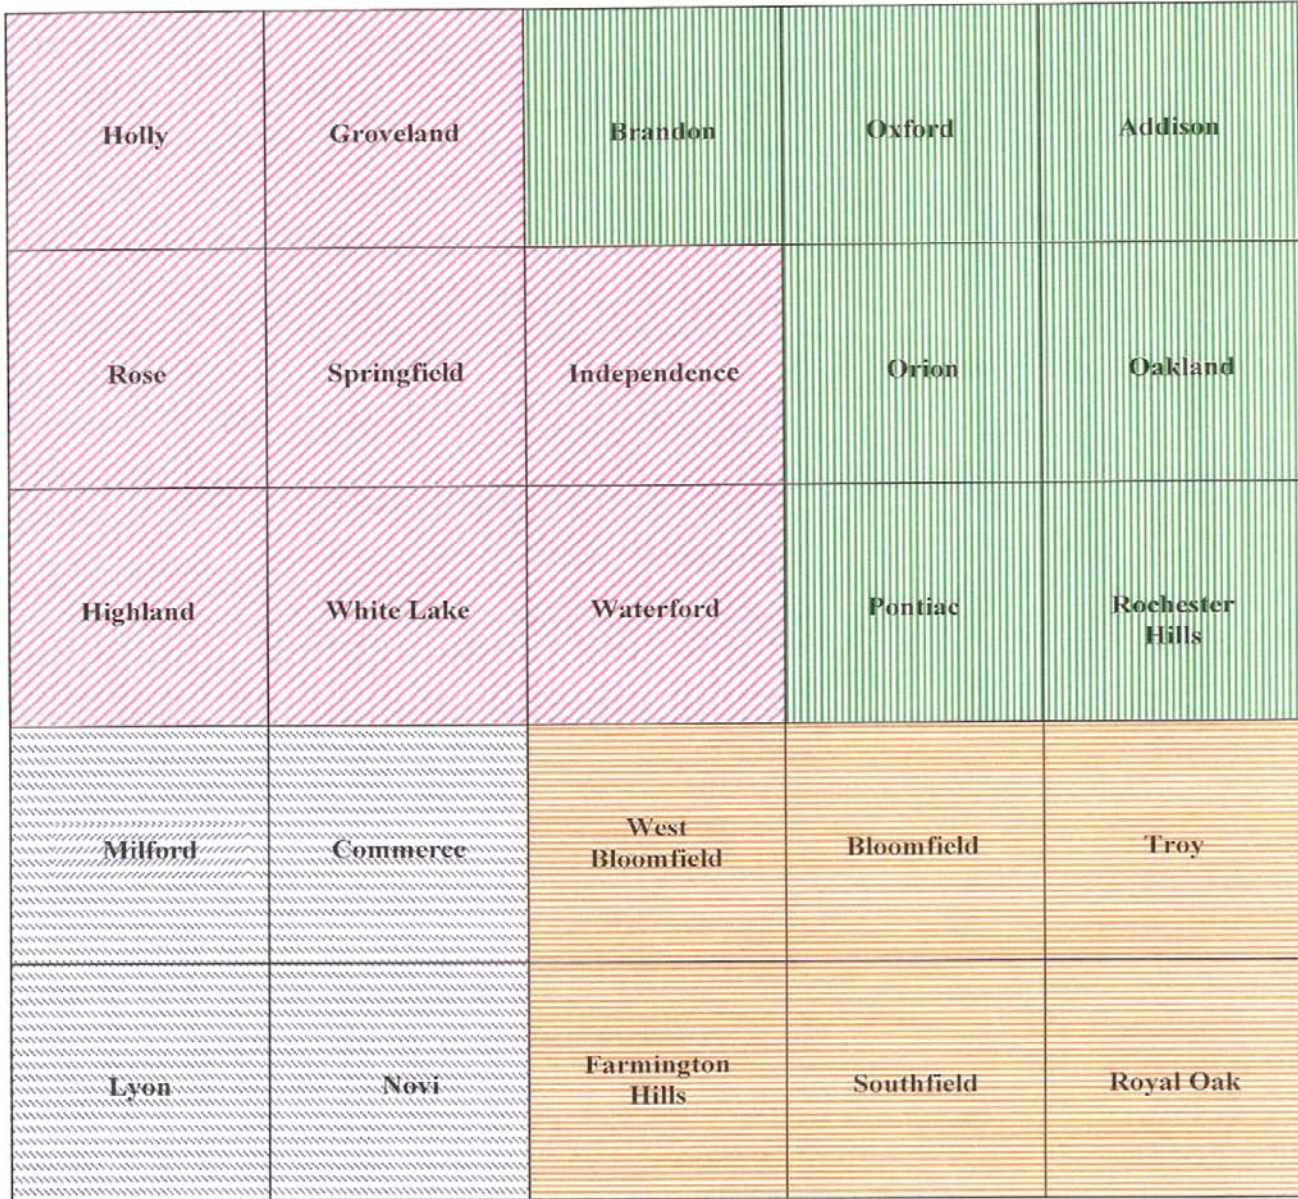

Oakland County A R P S C

Siren Sub Net Area Map

Clarkston Area Sub Net 146.840 (100 Hz PL)

North East Area Sub Net 147.180 (100 Hz PL)

Novi Area Sub Net 444.800 (110.9 Hz PL)

South East Area Sub Net 146.640 (100 Hz PL)