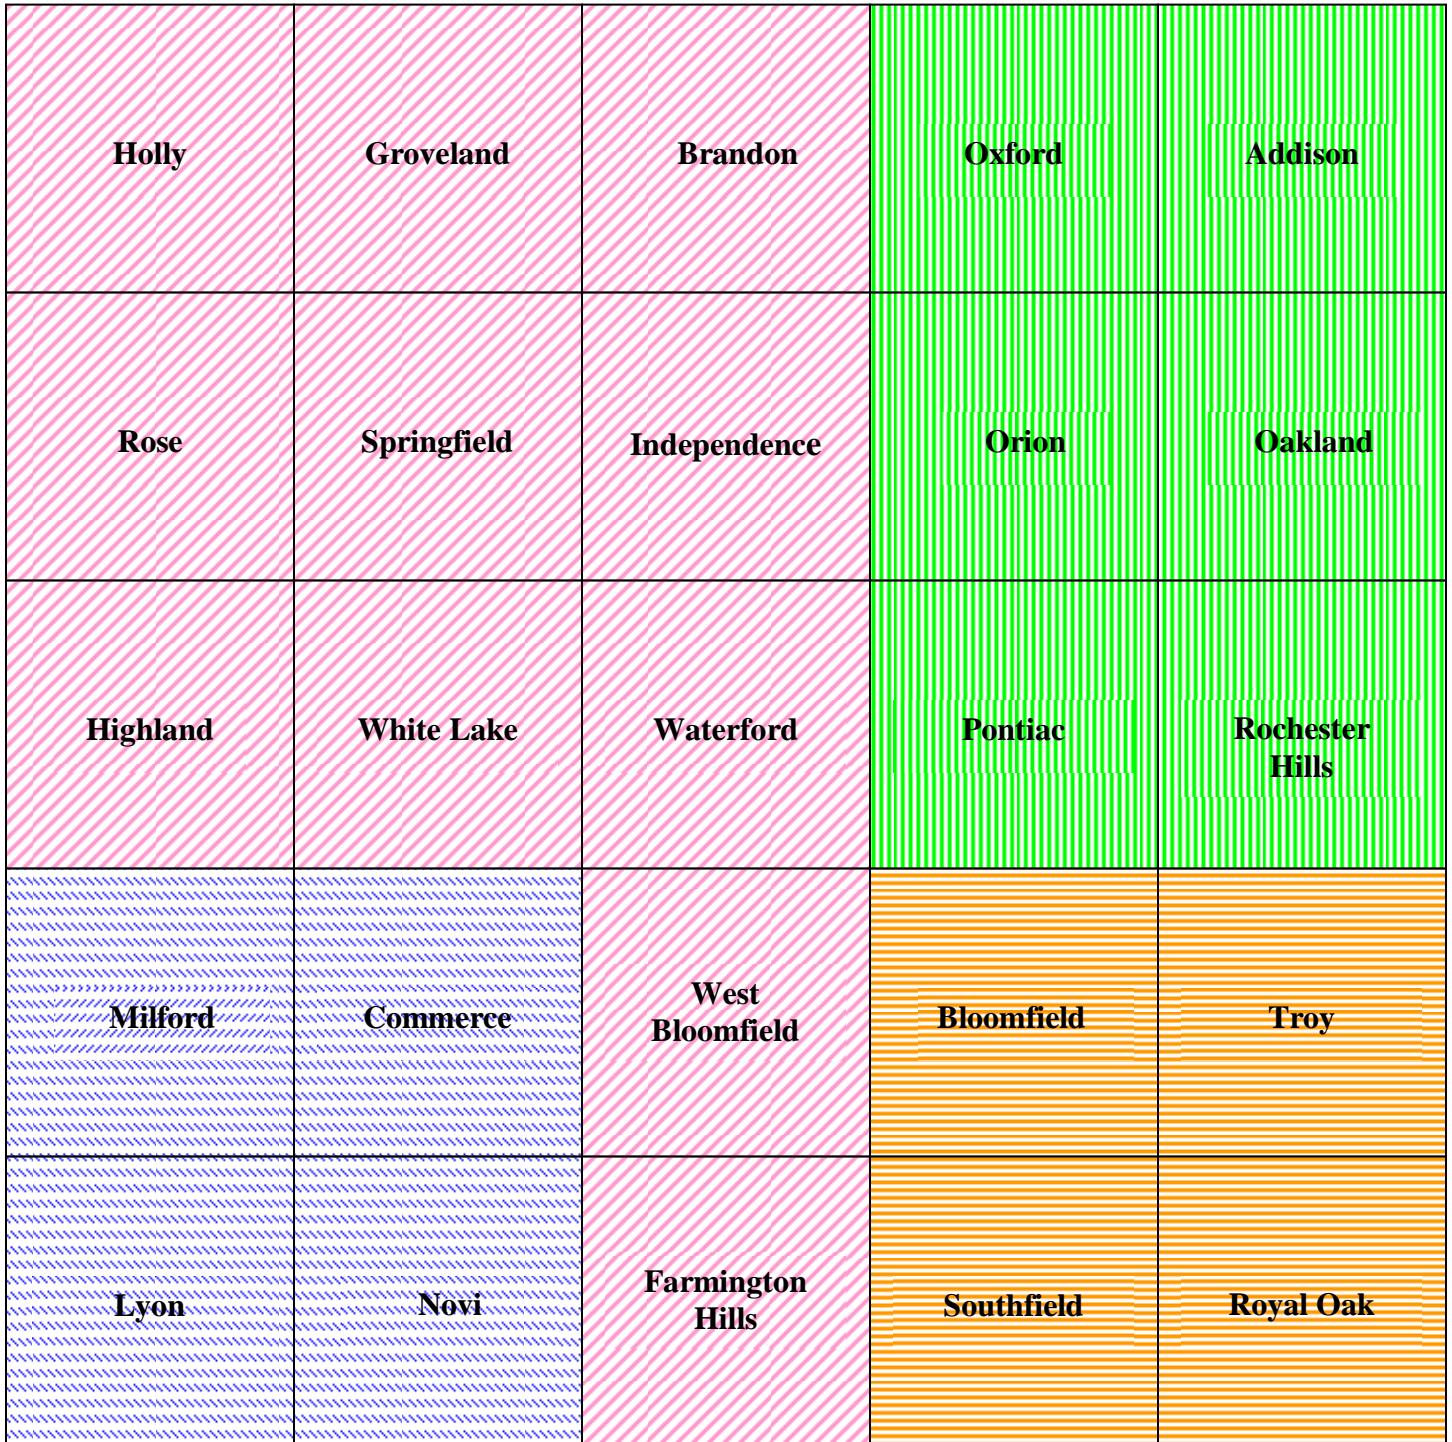

# Oakland County A R P S C

## Siren Sub Net Area Map

Clarkston Area Sub Net 146.840 (100 Hz PL)

North East Area Sub Net 147.180 (100 Hz PL)

Novi Area Sub Net 444.800 (110.9 Hz PL)

South East Area Sub Net 146.640 (100 Hz PL)