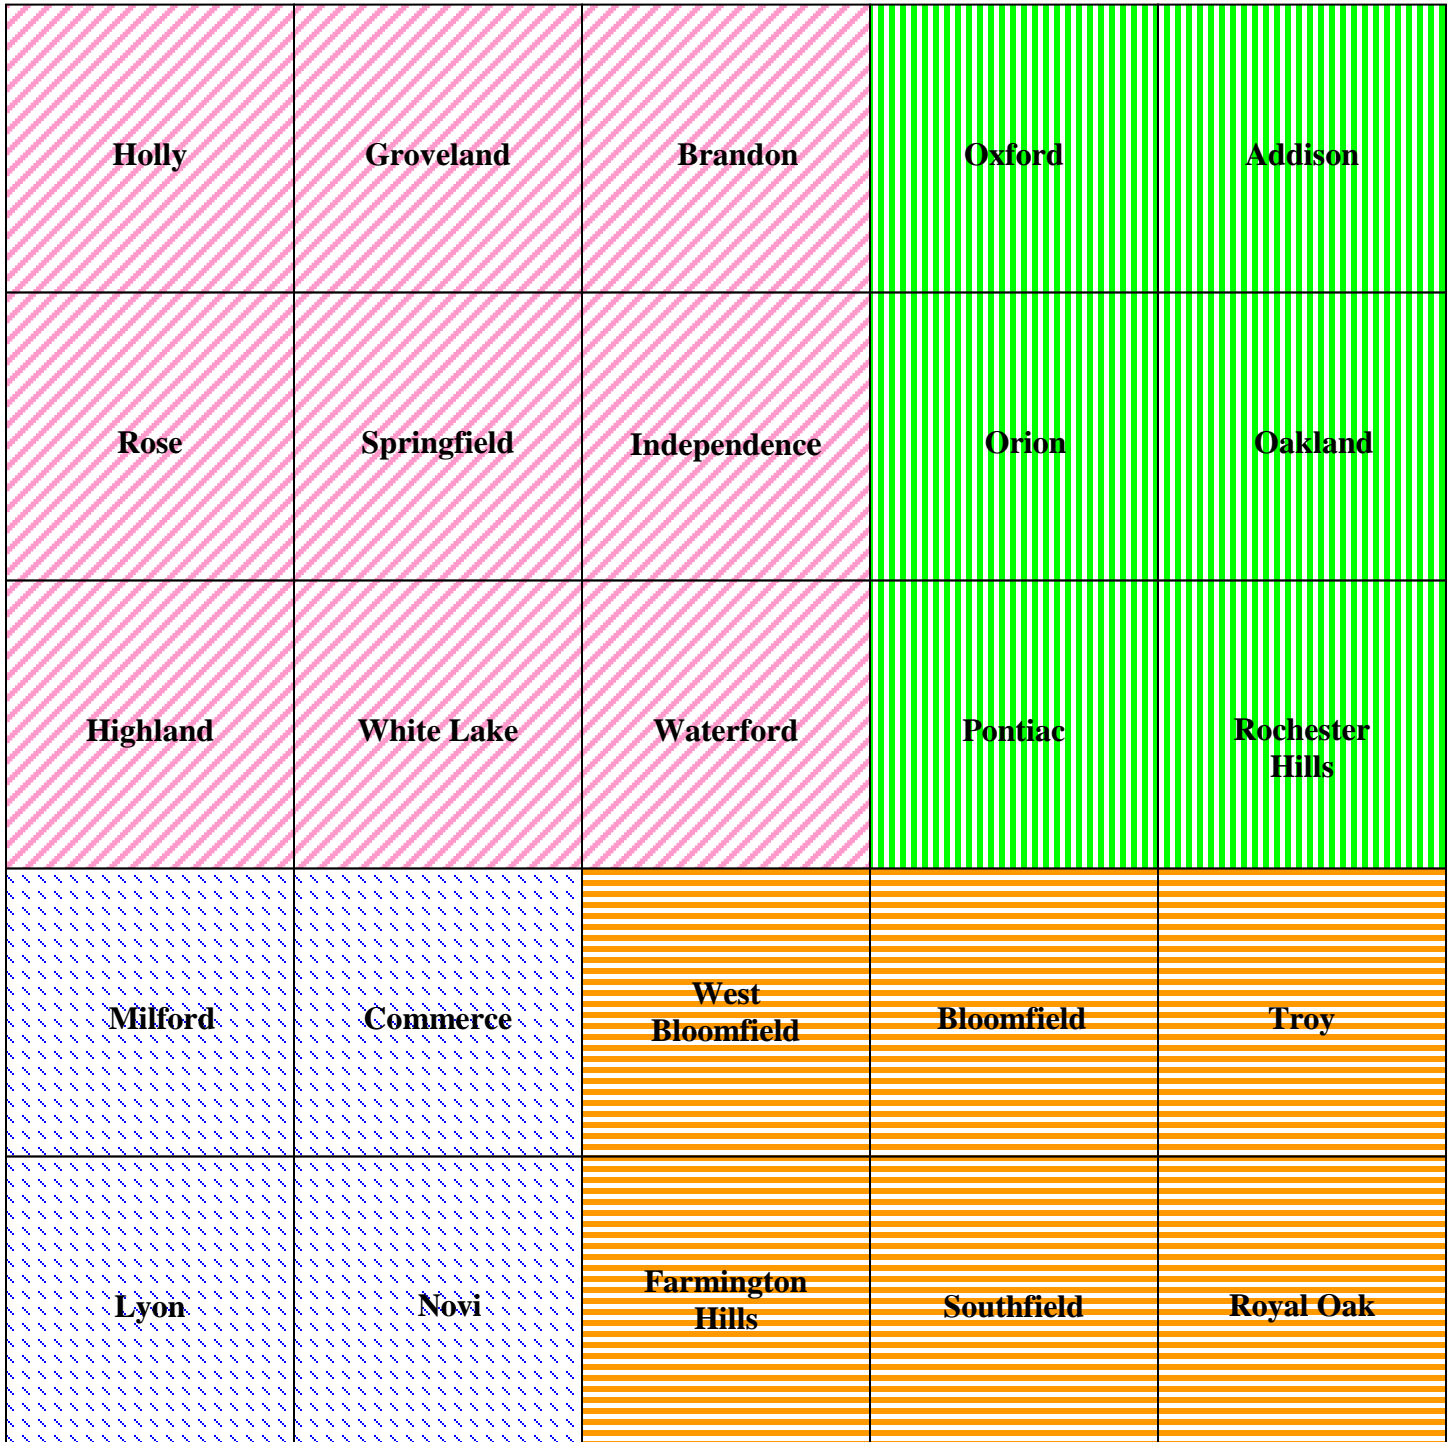

Oakland County A R P S C

Siren Sub Net Area Map

Clarkston Area Sub Net 146.840 (100 Hz PL)

North East Area Sub Net 147.180 (100 Hz PL)

Novi Area Sub Net 444.800 (110.9 Hz PL)

South East Area Sub Net 146.640 (100 Hz PL)