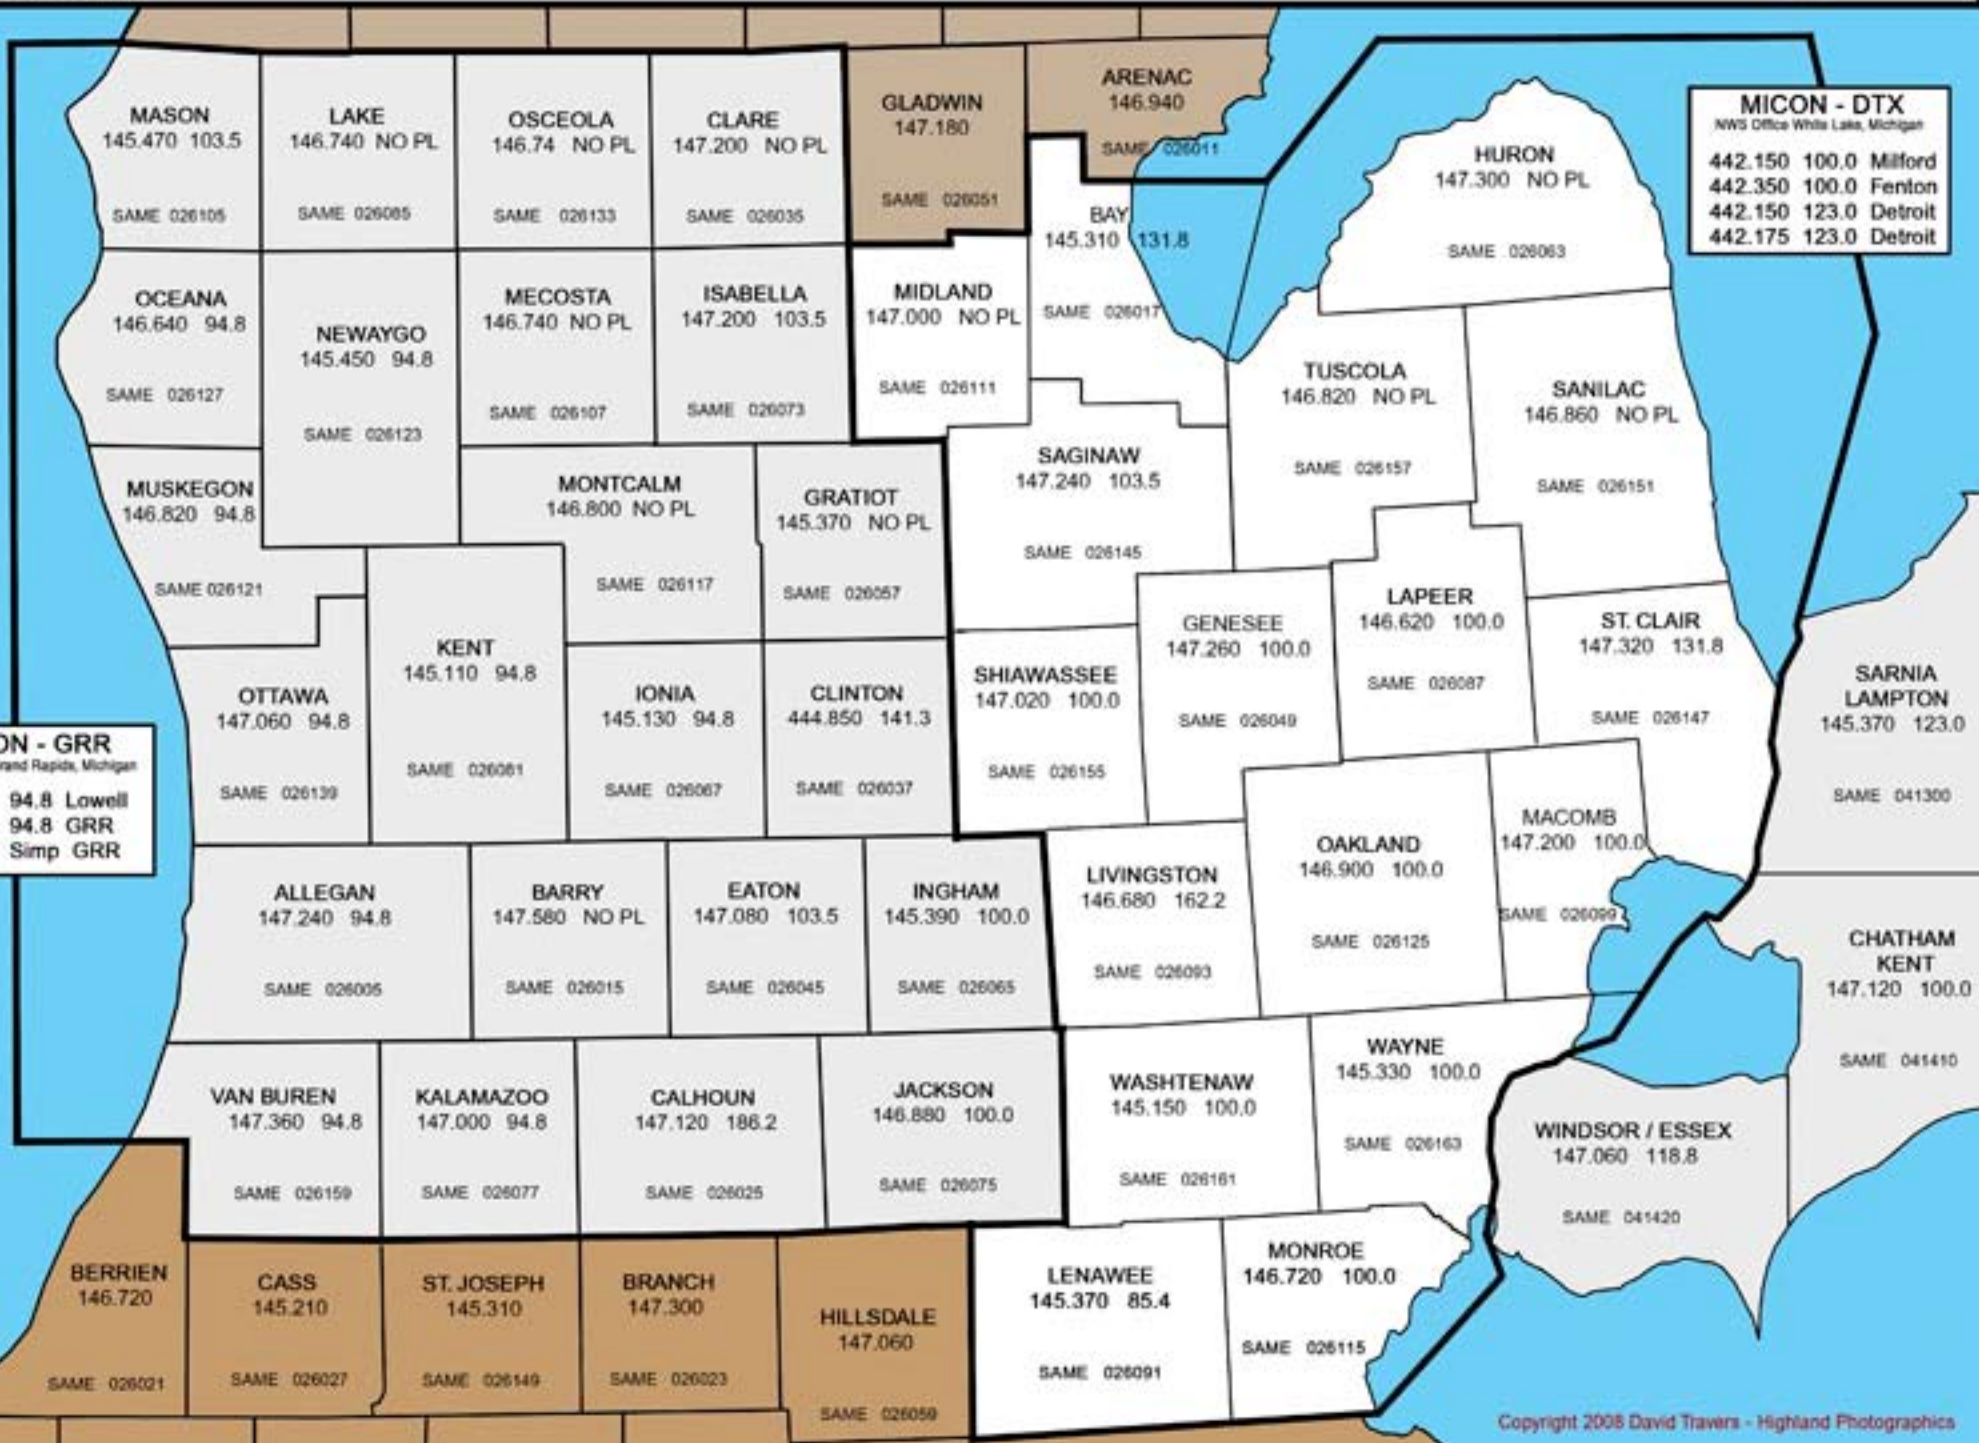

SOUTHERN MICHIGAN SEVERE WEATHER SKYWARN COUNTY FREQUENCY MAP

MICON - GRR
 NWS Office Grand Rapids, Michigan
 145.270 94.8 Lowell
 147.260 94.8 GRR
 146.520 Simp GRR

MICON - DTX
 NWS Office White Lake, Michigan
 442.150 100.0 Milford
 442.350 100.0 Fenton
 442.150 123.0 Detroit
 442.175 123.0 Detroit